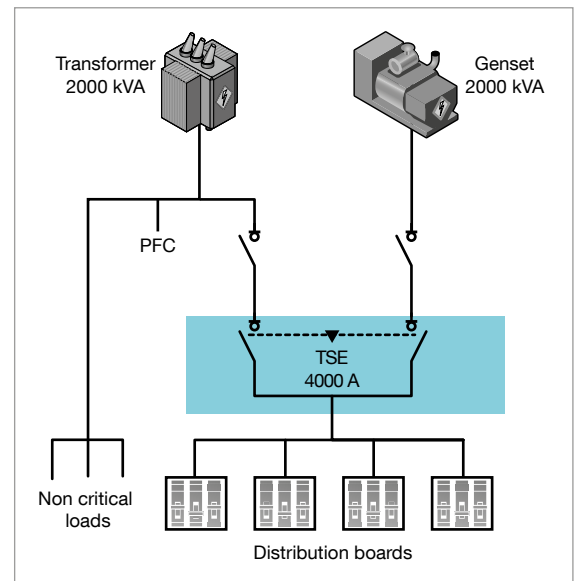

Why do you need Transfer Switching Equipment (TSE)?

Power outages can occur, even in high reliability distribution networks, leading to major incidents and losses on critical applications :

- Emergency systems.
- Healthcare facilities.
- Server rooms.
- Production lines.

To maximize your power availability, the Socomec range will safely transfer from any unstable or lost source to an alternate source. Furthermore, we ensure that you are prepared at all times thanks to our unique safety functions that facilitate maintenance on your low voltage electrical installation.