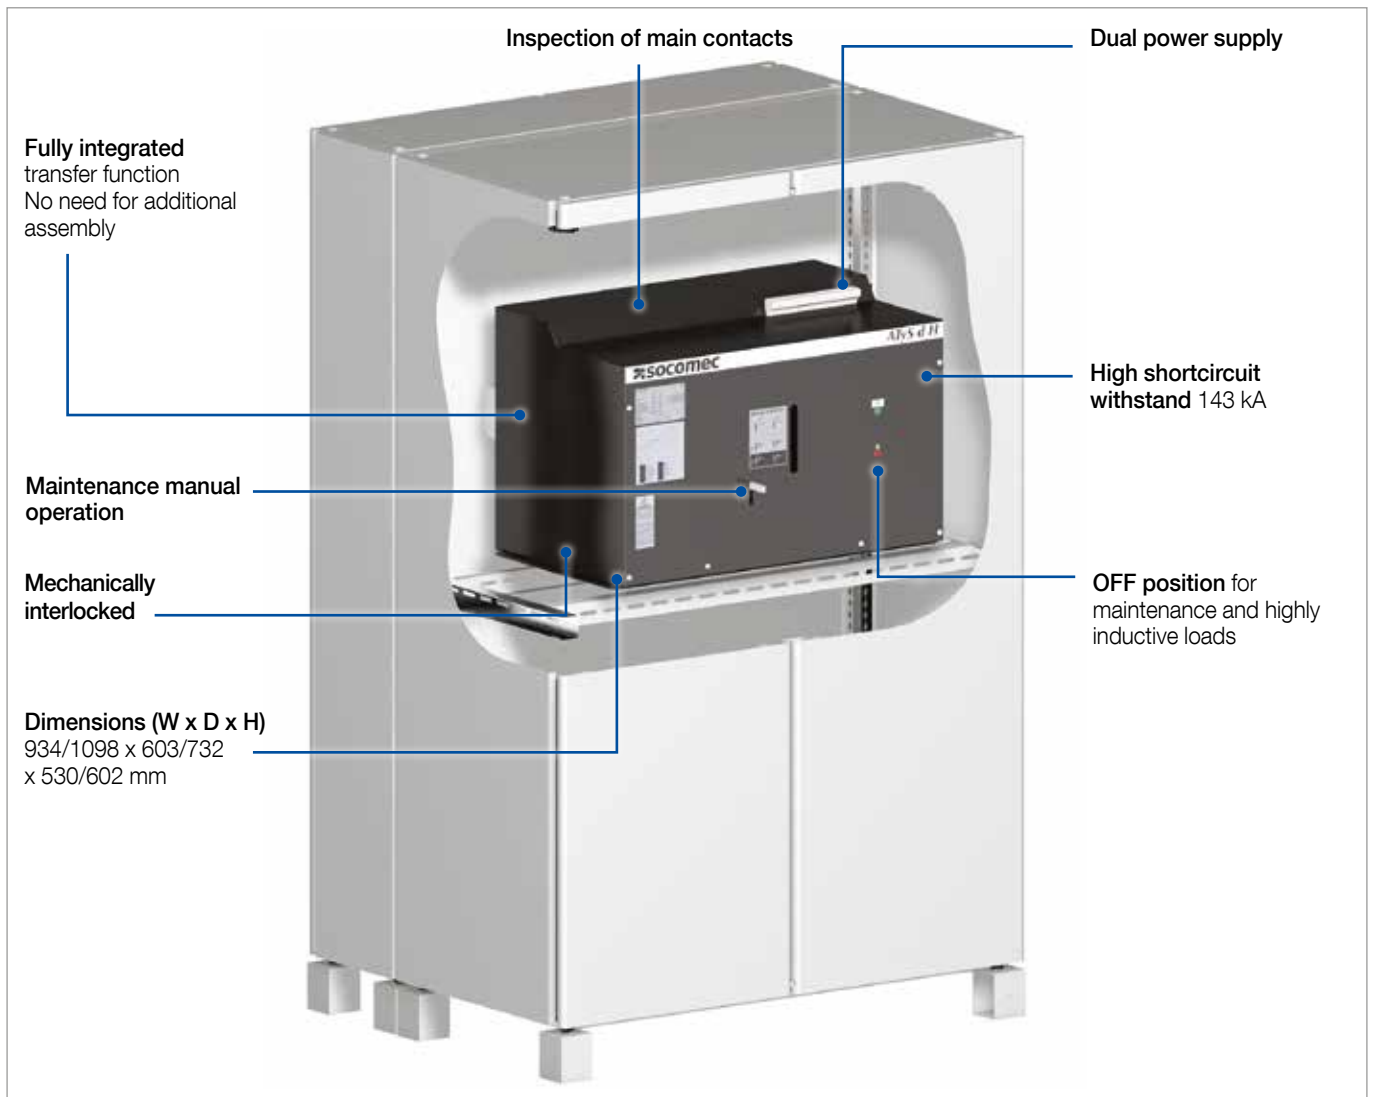

Ready to integrate in the enclosure of your choice

ATyS d H is a complete transfer switch that can be installed in any enclosure of your choice. All ratings maintain the same overall dimensions to make your system simpler than ever - and it is now possible to upgrade without changing the enclosure.

Today, more than 3 million installations and major integrators worldwide are secured with a Socomec transfer switch.

**Ready
to integrate**

Complete functional unit with integrated interlocks ready to be installed in any enclosure of your choice.

**Easy
to order**

Select from 3 or 4 pole, 4000, 5000 or 6300 A versions.

**Quick
installation**

Connect the bars on the rear side of the ATyS d H and cable the control wires to any genset or ATS controller in the market. Forget about hard installations where you need to connect several products to make it work.

**Proven
technology**

An integrated solution that has been engineered and tested according to IEC 60947-6-1 Class PC standard requirements for transfer switching.

Main features

Automate your transfer switch