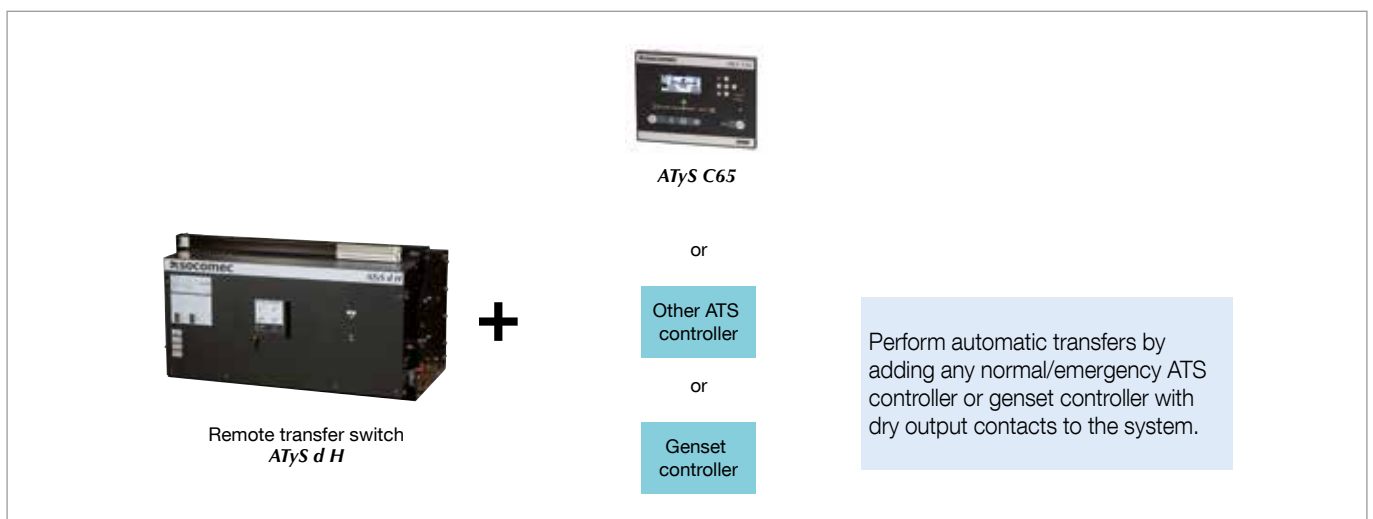

Today, more than 3 million installations and major integrators worldwide are secured with a Socomec transfer switch.

**Ready
to integrate**

Complete functional unit with integrated interlocks ready to be installed in any enclosure of your choice.

**Easy
to order**

Select from 3 or 4 pole, 4000, 5000 or 6300 A versions.

**Quick
installation**

Connect the bars on the rear side of the ATyS d H and cable the control wires to any genset or ATS controller in the market. Forget about hard installations where you need to connect several products to make it work.

**Proven
technology**

An integrated solution that has been engineered and tested according to IEC 60947-6-1 Class PC standard requirements for transfer switching.

Main features

Automate your transfer switch