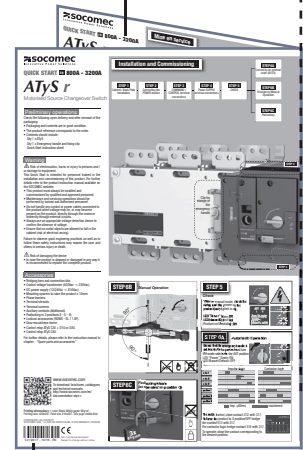

Printing informations  
**Quick Start ATyS r 800-3200A**

Date: 08/11/2016

Reference: **541991f**

Print queue/ Ordre d'impression		HD PDF file to print/ Fichiers PDF HD à imprimer
#01	<b>EN</b>	541991f_atys_r_QS_800_3200A_EN_ok_NB.pdf
#02	<b>FR</b>	541991f_atys_r_QS_800_3200A_FR_ok_NB.pdf
#03	<b>DE</b>	541991f_atys_r_QS_800_3200A_DE_ok_NB.pdf
#04	<b>IT</b>	541991f_atys_r_QS_800_3200A_IT_ok_NB.pdf
#05	<b>ES</b>	541991f_atys_r_QS_800_3200A_ES_ok_NB.pdf
#06	<b>PT</b>	541991f_atys_r_QS_800_3200A_PT_ok_NB.pdf
#07	<b>NL</b>	541991f_atys_r_QS_800_3200A_NL_ok_NB.pdf
#08	<b>TR</b>	541991f_atys_r_QS_800_3200A_TR_ok_NB.pdf
#09	<b>RU</b>	541991f_atys_r_QS_800_3200A_RU_ok_NB.pdf
#10	<b>PL</b>	541991f_atys_r_QS_800_3200A_PL_ok_NB.pdf
#11	<b>ZH</b>	541991f_atys_r_QS_125_630A_ZH_ok_NB.pdf

1 color black

11 x 1 page

White paper 90g/m<sup>2</sup>

Printing size: 420x297mm

Final size: 210x297mm

SOCOMECC logo, barcode, English version are always visible

DO

1

420x297mm

#01 + #02  
#03 + #04  
#05 + #06  
#07 + #08  
#09 + #10  
#11

2

French #02

210x297mm

English #01

2

Italian #04

210x297mm

German #03

3

EN FR  
DE IT  
ES PT  
NL TR  
PL RU  
ZH

English Quickstart  
above the other  
languages

Pochette ZIP