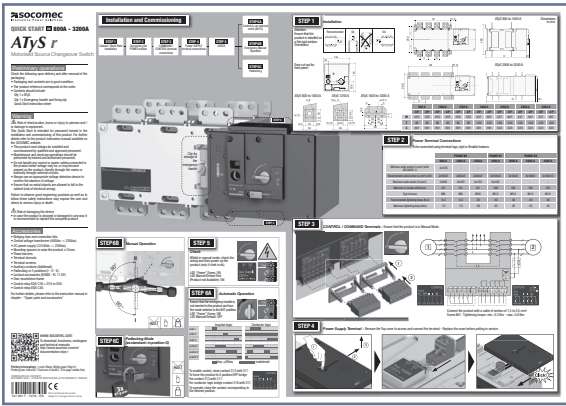

1 color black

11 x 1 page

White paper 90g/m<sup>2</sup>

Printing size: 420x297mm

Final size: 210x297mm

SOCOMECC logo, barcode, English version are always visible

DO

1

420x297mm

#01 + #02  
#03 + #04  
#05 + #06  
#07 + #08  
#09 + #10  
#11

2

French #02

210x297mm

English #01

2

Italian #04